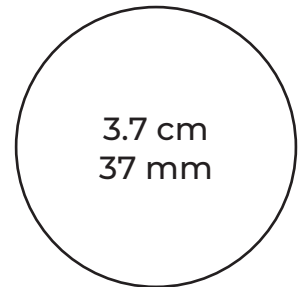

Step 01 **PRINT:** print these pages to actual size or 100% scale. Do not fit, shrink or scale below 100%. For best results, Avery recommends using Adobe Acrobat Reader (free).

Step 03 **APPLY:** tape the label shapes on your product one at a time to help visualize what label looks and fits best. Make sure to get a good look at your product from all angles and distances to see which label shape is the best.

Step 02 **CUT:** using scissors, cut out the label shapes.

Step 04 **ORDER:** go to Avery webshop to order the exact label you are looking for. You can choose blank labels to print yourself or personalised labels printed by Avery.