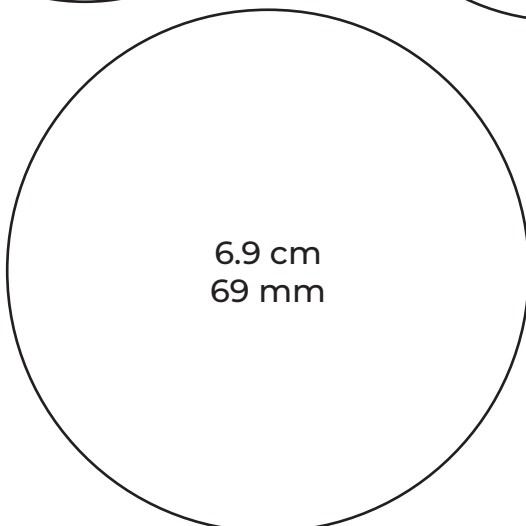

PRINT AND CUT ROUND LABEL SHAPES

Step 01 **PRINT:** print these pages to actual size or 100% scale. Do not fit, shrink or scale below 100%. For best results, Avery recommends using Adobe Acrobat Reader (free).

Step 03 **APPLY:** tape the label shapes on your product one at a time to help visualize what label looks and fits best. Make sure to get a good look at your product from all angles and distances to see which label shape is the best.

Step 02 **CUT:** using scissors, cut out the label shapes.

Step 04 **ORDER:** go to Avery webshop to order the exact label you are looking for. You can choose blank labels to print yourself or personalised labels printed by Avery.