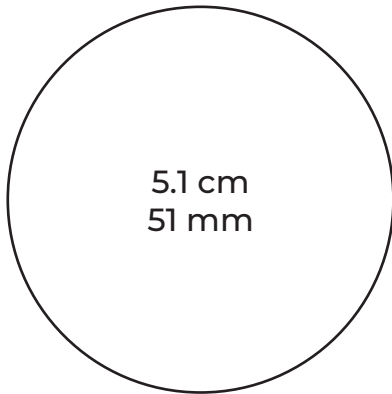

PRINT AND CUT ROUND LABEL SHAPES

Step 01 **PRINT:** print these pages to actual size or 100% scale. Do not fit, shrink or scale below 100%. For best results, Avery recommends using Adobe Acrobat Reader (free).

Step 03 **APPLY:** tape the label shapes on your product one at a time to help visualize what label looks and fits best. Make sure to get a good look at your product from all angles and distances to see which label shape is the best.

Step 02 **CUT:** using scissors, cut out the label shapes.

Step 04 **ORDER:** go to Avery webshop to order the exact label you are looking for. You can choose blank labels to print yourself or personalised labels printed by Avery.