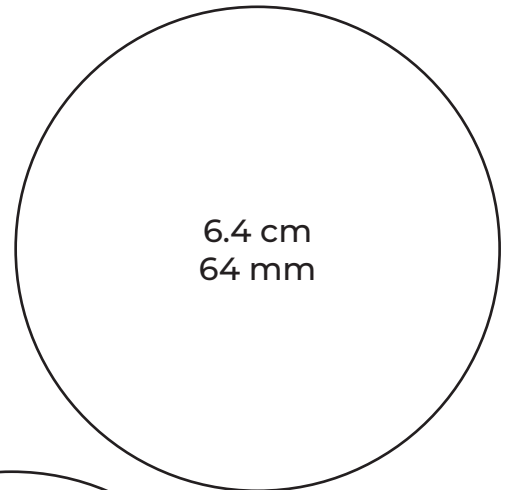

PRINT AND CUT ROUND LABEL SHAPES

Step 01 **PRINT:** print these pages to actual size or 100% scale. Do not fit, shrink or scale below 100%. For best results, Avery recommends using Adobe Acrobat Reader (free).

Step 03 **APPLY:** tape the label shapes on your product one at a time to help visualize what label looks and fits best. Make sure to get a good look at your product from all angles and distances to see which label shape is the best.

Step 02 **CUT:** using scissors, cut out the label shapes.

Step 04 **ORDER:** go to Avery webshop to order the exact label you are looking for. You can choose blank labels to print yourself or personalised labels printed by Avery.