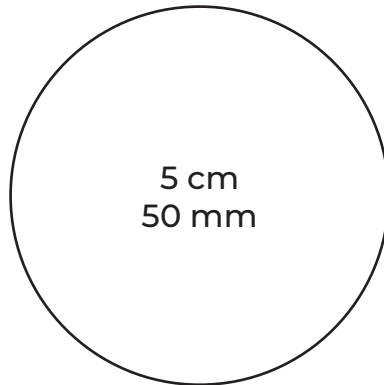

PRINT AND CUT ROUND LABEL SHAPES

Step 01 **PRINT:** print these pages to actual size or 100% scale. Do not fit, shrink or scale below 100%. For best results, Avery recommends using Adobe Acrobat Reader (free).

Step 03 **APPLY:** tape the label shapes on your product one at a time to help visualize what label looks and fits best. Make sure to get a good look at your product from all angles and distances to see which label shape is the best.

Step 02 **CUT:** using scissors, cut out the label shapes.

Step 04 **ORDER:** go to Avery webshop to order the exact label you are looking for. You can choose blank labels to print yourself or personalised labels printed by Avery.