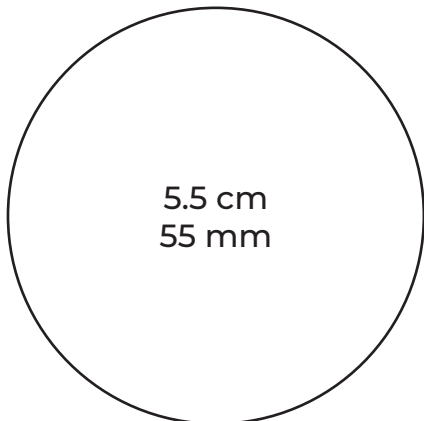

PRINT AND CUT ROUND LABEL SHAPES

Step 01 **PRINT:** print these pages to actual size or 100% scale. Do not fit, shrink or scale below 100%. For best results, Avery recommends using Adobe Acrobat Reader (free).

Step 03 **APPLY:** tape the label shapes on your product one at a time to help visualize what label looks and fits best. Make sure to get a good look at your product from all angles and distances to see which label shape is the best.

Step 02 **CUT:** using scissors, cut out the label shapes.

Step 04 **ORDER:** go to Avery webshop to order the exact label you are looking for. You can choose blank labels to print yourself or personalised labels printed by Avery.