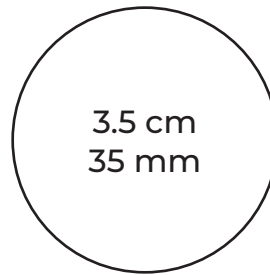

Step 01 **PRINT:** print these pages to actual size or 100% scale. Do not fit, shrink or scale below 100%. For best results, Avery recommends using Adobe Acrobat Reader (free).

Step 03 **APPLY:** tape the label shapes on your product one at a time to help visualize what label looks and fits best. Make sure to get a good look at your product from all angles and distances to see which label shape is the best.

Step 02 **CUT:** using scissors, cut out the label shapes.

Step 04 **ORDER:** go to Avery webshop to order the exact label you are looking for. You can choose blank labels to print yourself or personalised labels printed by Avery.