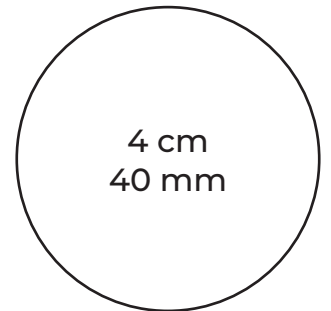

PRINT AND CUT ROUND LABEL SHAPES

Step 01 **PRINT:** print these pages to actual size or 100% scale. Do not fit, shrink or scale below 100%. For best results, Avery recommends using Adobe Acrobat Reader (free).

Step 03 **APPLY:** tape the label shapes on your product one at a time to help visualize what label looks and fits best. Make sure to get a good look at your product from all angles and distances to see which label shape is the best.

Step 02 **CUT:** using scissors, cut out the label shapes.

Step 04 **ORDER:** go to Avery webshop to order the exact label you are looking for. You can choose blank labels to print yourself or personalised labels printed by Avery.