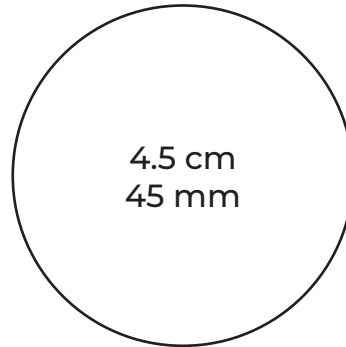

PRINT AND CUT ROUND LABEL SHAPES

Step 01 **PRINT:** print these pages to actual size or 100% scale. Do not fit, shrink or scale below 100%. For best results, Avery recommends using Adobe Acrobat Reader (free).

Step 03 **APPLY:** tape the label shapes on your product one at a time to help visualize what label looks and fits best. Make sure to get a good look at your product from all angles and distances to see which label shape is the best.

Step 02 **CUT:** using scissors, cut out the label shapes.

Step 04 **ORDER:** go to Avery webshop to order the exact label you are looking for. You can choose blank labels to print yourself or personalised labels printed by Avery.