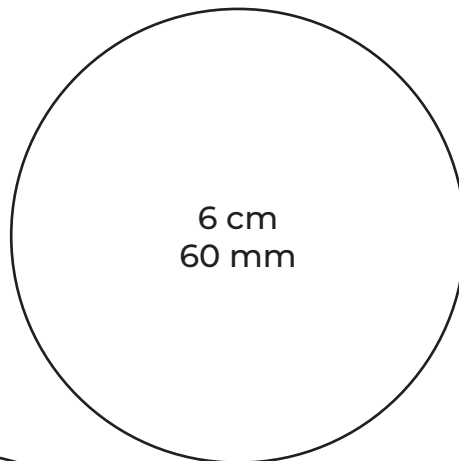

PRINT AND CUT ROUND LABEL SHAPES

Step 01 **PRINT:** print these pages to actual size or 100% scale. Do not fit, shrink or scale below 100%. For best results, Avery recommends using Adobe Acrobat Reader (free).

Step 03 **APPLY:** tape the label shapes on your product one at a time to help visualize what label looks and fits best. Make sure to get a good look at your product from all angles and distances to see which label shape is the best.

Step 02 **CUT:** using scissors, cut out the label shapes.

Step 04 **ORDER:** go to Avery webshop to order the exact label you are looking for. You can choose blank labels to print yourself or personalised labels printed by Avery.