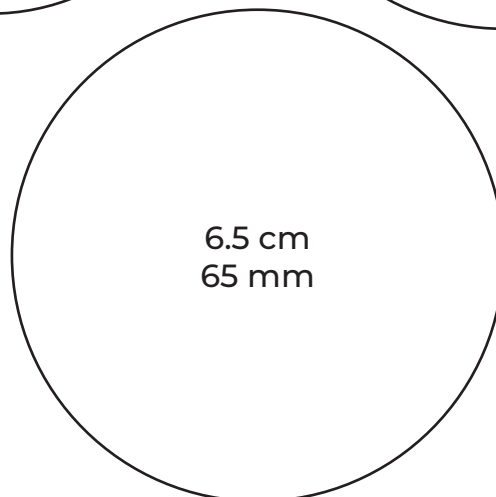

PRINT AND CUT ROUND LABEL SHAPES

Step 01 **PRINT:** print these pages to actual size or 100% scale. Do not fit, shrink or scale below 100%. For best results, Avery recommends using Adobe Acrobat Reader (free).

Step 03 **APPLY:** tape the label shapes on your product one at a time to help visualize what label looks and fits best. Make sure to get a good look at your product from all angles and distances to see which label shape is the best.

Step 02 **CUT:** using scissors, cut out the label shapes.

Step 04 **ORDER:** go to Avery webshop to order the exact label you are looking for. You can choose blank labels to print yourself or personalised labels printed by Avery.